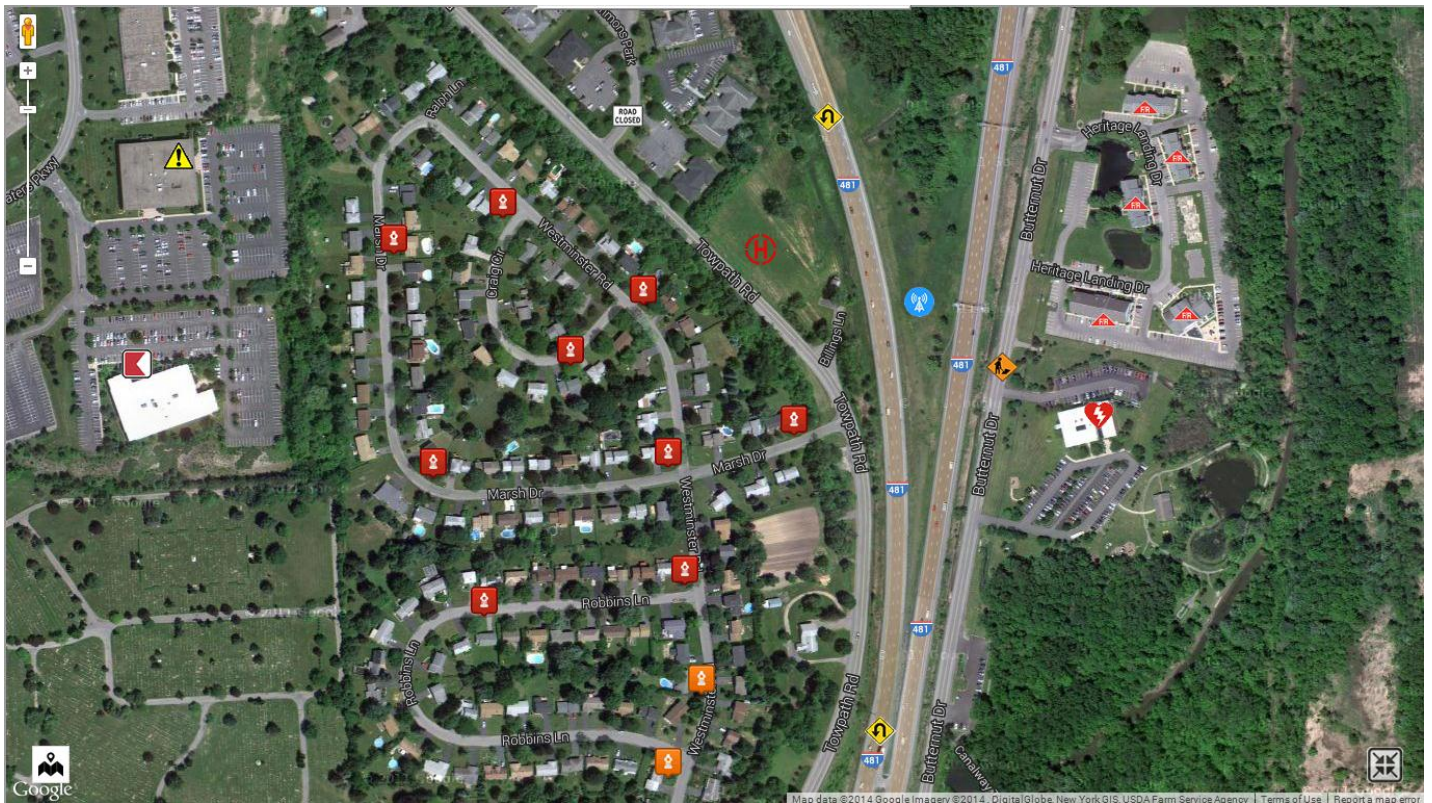

## **ADVANCED MAP MARKER OVERLAY SYSTEM** **with Google Maps™**

**Easily insert all of your important map overlay markers,  
with clickable detailed notes about each marker!**

- Load map markers from anywhere with Internet access.
- Map markers are instantly viewable on all lamResponding mapping systems, including in all IaR apps.
- You'll see every map marker in your district, in your mutual aid districts, and in any district where lamResponding is used!
- Markers include Knox Box™ locations, highway turn around points, mile markers, AED locations, helicopter landing zones, truss construction information, road closures, road construction, flood zones, and many, many more markers.